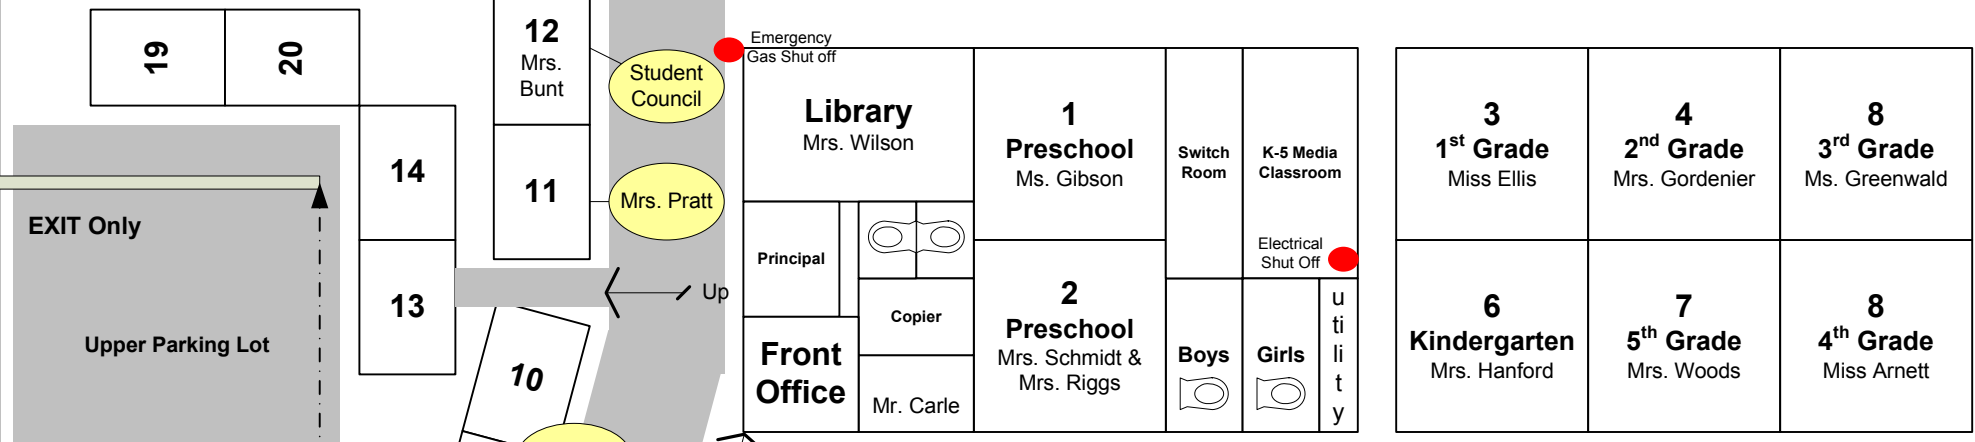

**Upper Field(s)**

**Zion Lutheran Church & School 2010-11**

**School Hours:**  
**Preschool:**  
8:00 AM – 12:15 PM

**K-8<sup>th</sup> Grade:**  
8:00 AM – 3:05 PM

K-8<sup>th</sup> grade students may arrive to classrooms at 7:50 AM, prior to this time, students **MUST** be checked into Daycare if on campus. Please pick up students at 3:05-3:15 PM. At 3:15 PM, students will be checked into Daycare.

**Lower Field**

Fallbrook Street

**EXIT Only**

Utility Pole – Time Warner Dedicated Fiber Service/Coax Cable as backup